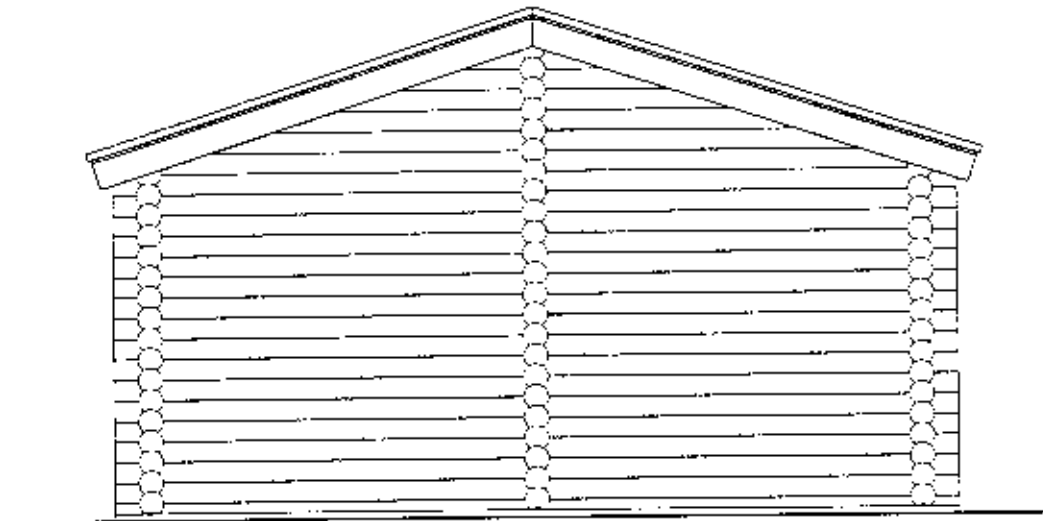

WD/09/1628

Front Elevation

Side elevation

Rear Elevation

Side Elevation

Shower Block Fair Fields Farm E/B Road	Shower Block - Drawing 002	
	Scale - 1:50	10/06/09