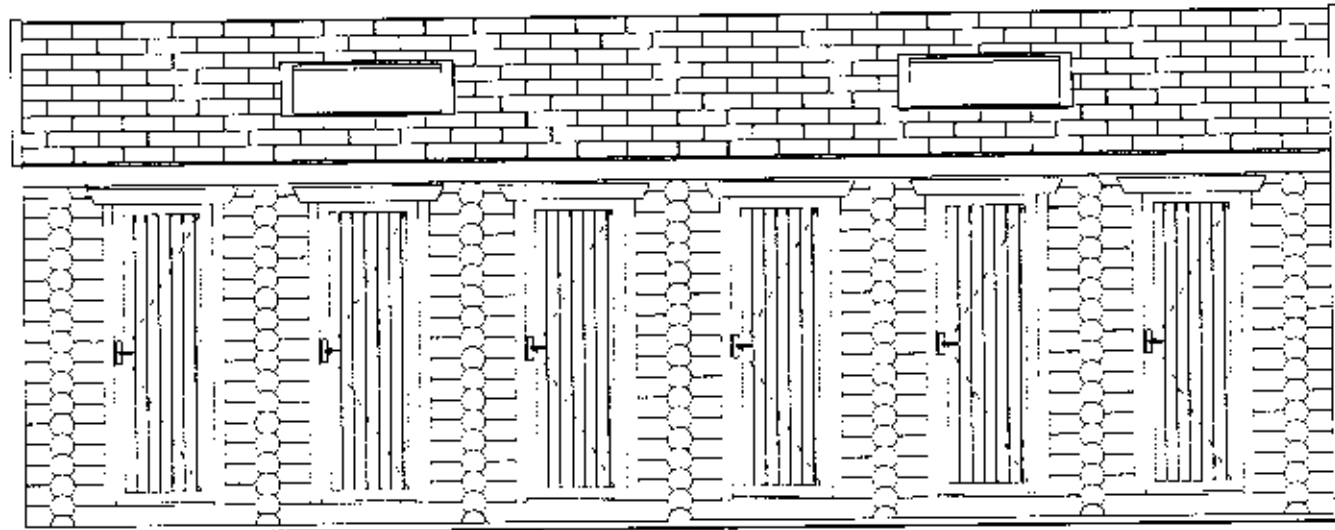

WD/09/1628

Front Elevation

Side elevation

Rear Elevation

Side Elevation

Shower Block Fair Fields Farm E/B Road	Shower Block - Drawing 002	
	Scale - 1:50	10/06/09