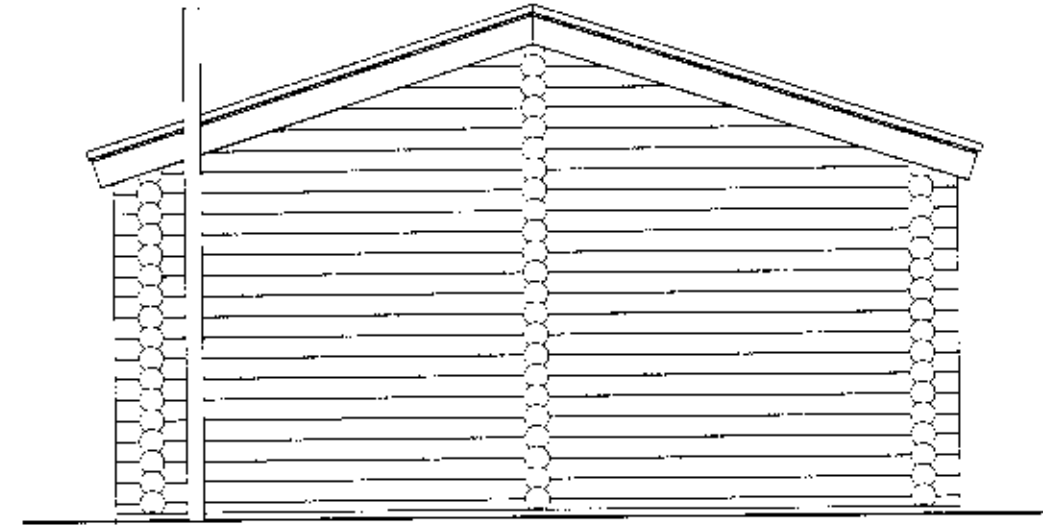

WD/09/1628

Front Elevation

Side elevation

Rear Elevation

Side Elevation

Shower Block Fair Fields Farm E/B Road	Shower Block - Drawing 002	
	Scale - 1:50	10/06/09