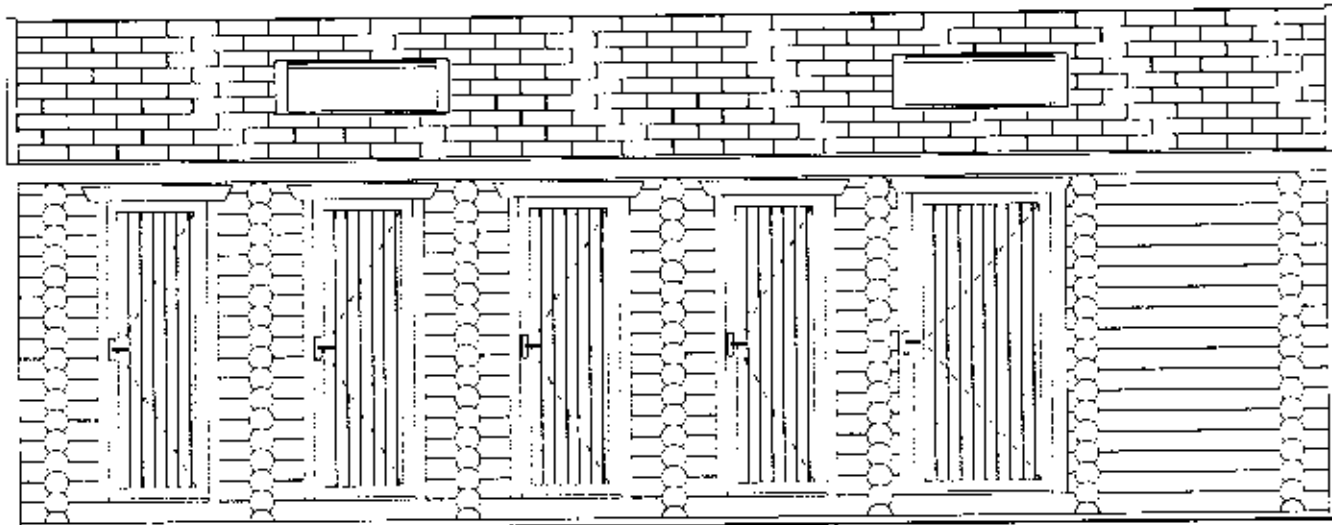

WD/09/1628

Front Elevation

Side elevation

Rear Elevation

Side Elevation

Shower Block Fair Fields Farm E/B Road	Shower Block - Drawing 002	
	Scale - 1:50	10/06/09